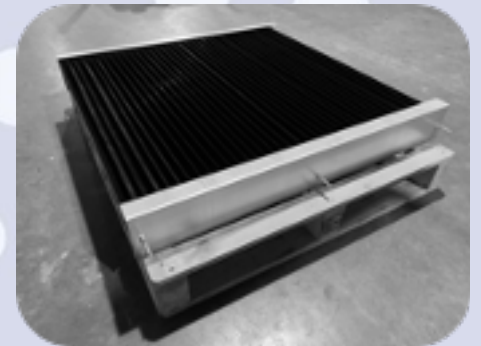

DARKFLOW

LIGHT SUPPRESSION FOR POULTRY BUILDINGS

SPRAYDOWN

PERFORMANCE

- **Excellent air flow** – less than 10% effect on flow rate*
- **Dramatic light reduction** - 100,000 lux down to <0.5 Lux

FEATURES

- **Minimal dirt build up** – Easy to clean
- **Robust construction** – Corrosion free PVC
- **Delivered fully assembled** – Bespoke sizing
- **Manufactured in the UK**

**MADE IN
BRITAIN** 

* DarkFlow blackout system on a Multifan 710 with 13,600 m³/hr volumetric flow rate

Spraydown Solutions Ltd
PO Box 249
Widnes, WA8 2BP

Tel: +44 (0)1786 445255
email: sales@spraydown.com
Web: www.spraydown.com

Tel: +44 (0)1786 445255
email: sales@spraydown.com
Web: www.spraydown.com

DARKFLOW

LIGHT SUPPRESSION FOR POULTRY BUILDINGS

SPRAYDOWN

**FOR ROOF
VENTS**

Part number	Fan type [size cm]
SD2.890	710 (72cm)
SD2.1025	920 (92cm)