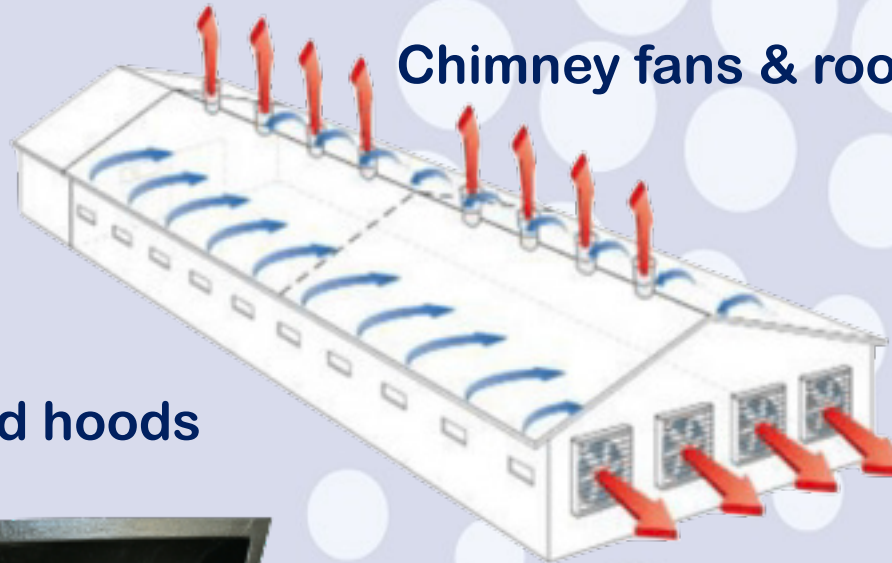

DARKFLOW

LIGHT SUPPRESSION FOR POULTRY BUILDINGS

SPRAYDOWN

PERFORMANCE

- **Excellent air flow** – less than 10% effect on flow rate*
- **Dramatic light reduction** - 100,000 lux down to <0.5 Lux

FEATURES

- **Minimal dirt build up** – Easy to clean
- **Robust construction** – Corrosion free PVC
- **Delivered fully assembled** – Bespoke sizing
- **Manufactured in the UK**

DARKFLOW

LIGHT SUPPRESSION FOR POULTRY BUILDINGS

SPRAYDOWN

APPLICATIONS

Chimney fans & roof vents

Side inlets & wind hoods

Gable end fans

Spraydown Solutions Ltd
PO Box 249
Widnes, WA8 2BP

Tel: +44 (0)1786 445255
email: sales@spraydown.com
Web: www.spraydown.com

DARKFLOW

LIGHT SUPPRESSION FOR POULTRY BUILDINGS

SPRAYDOWN

**FOR ROOF
VENTS**

Part number	Fan type [size cm]
SD2.890	710 (72cm)
SD2.1025	920 (92cm)